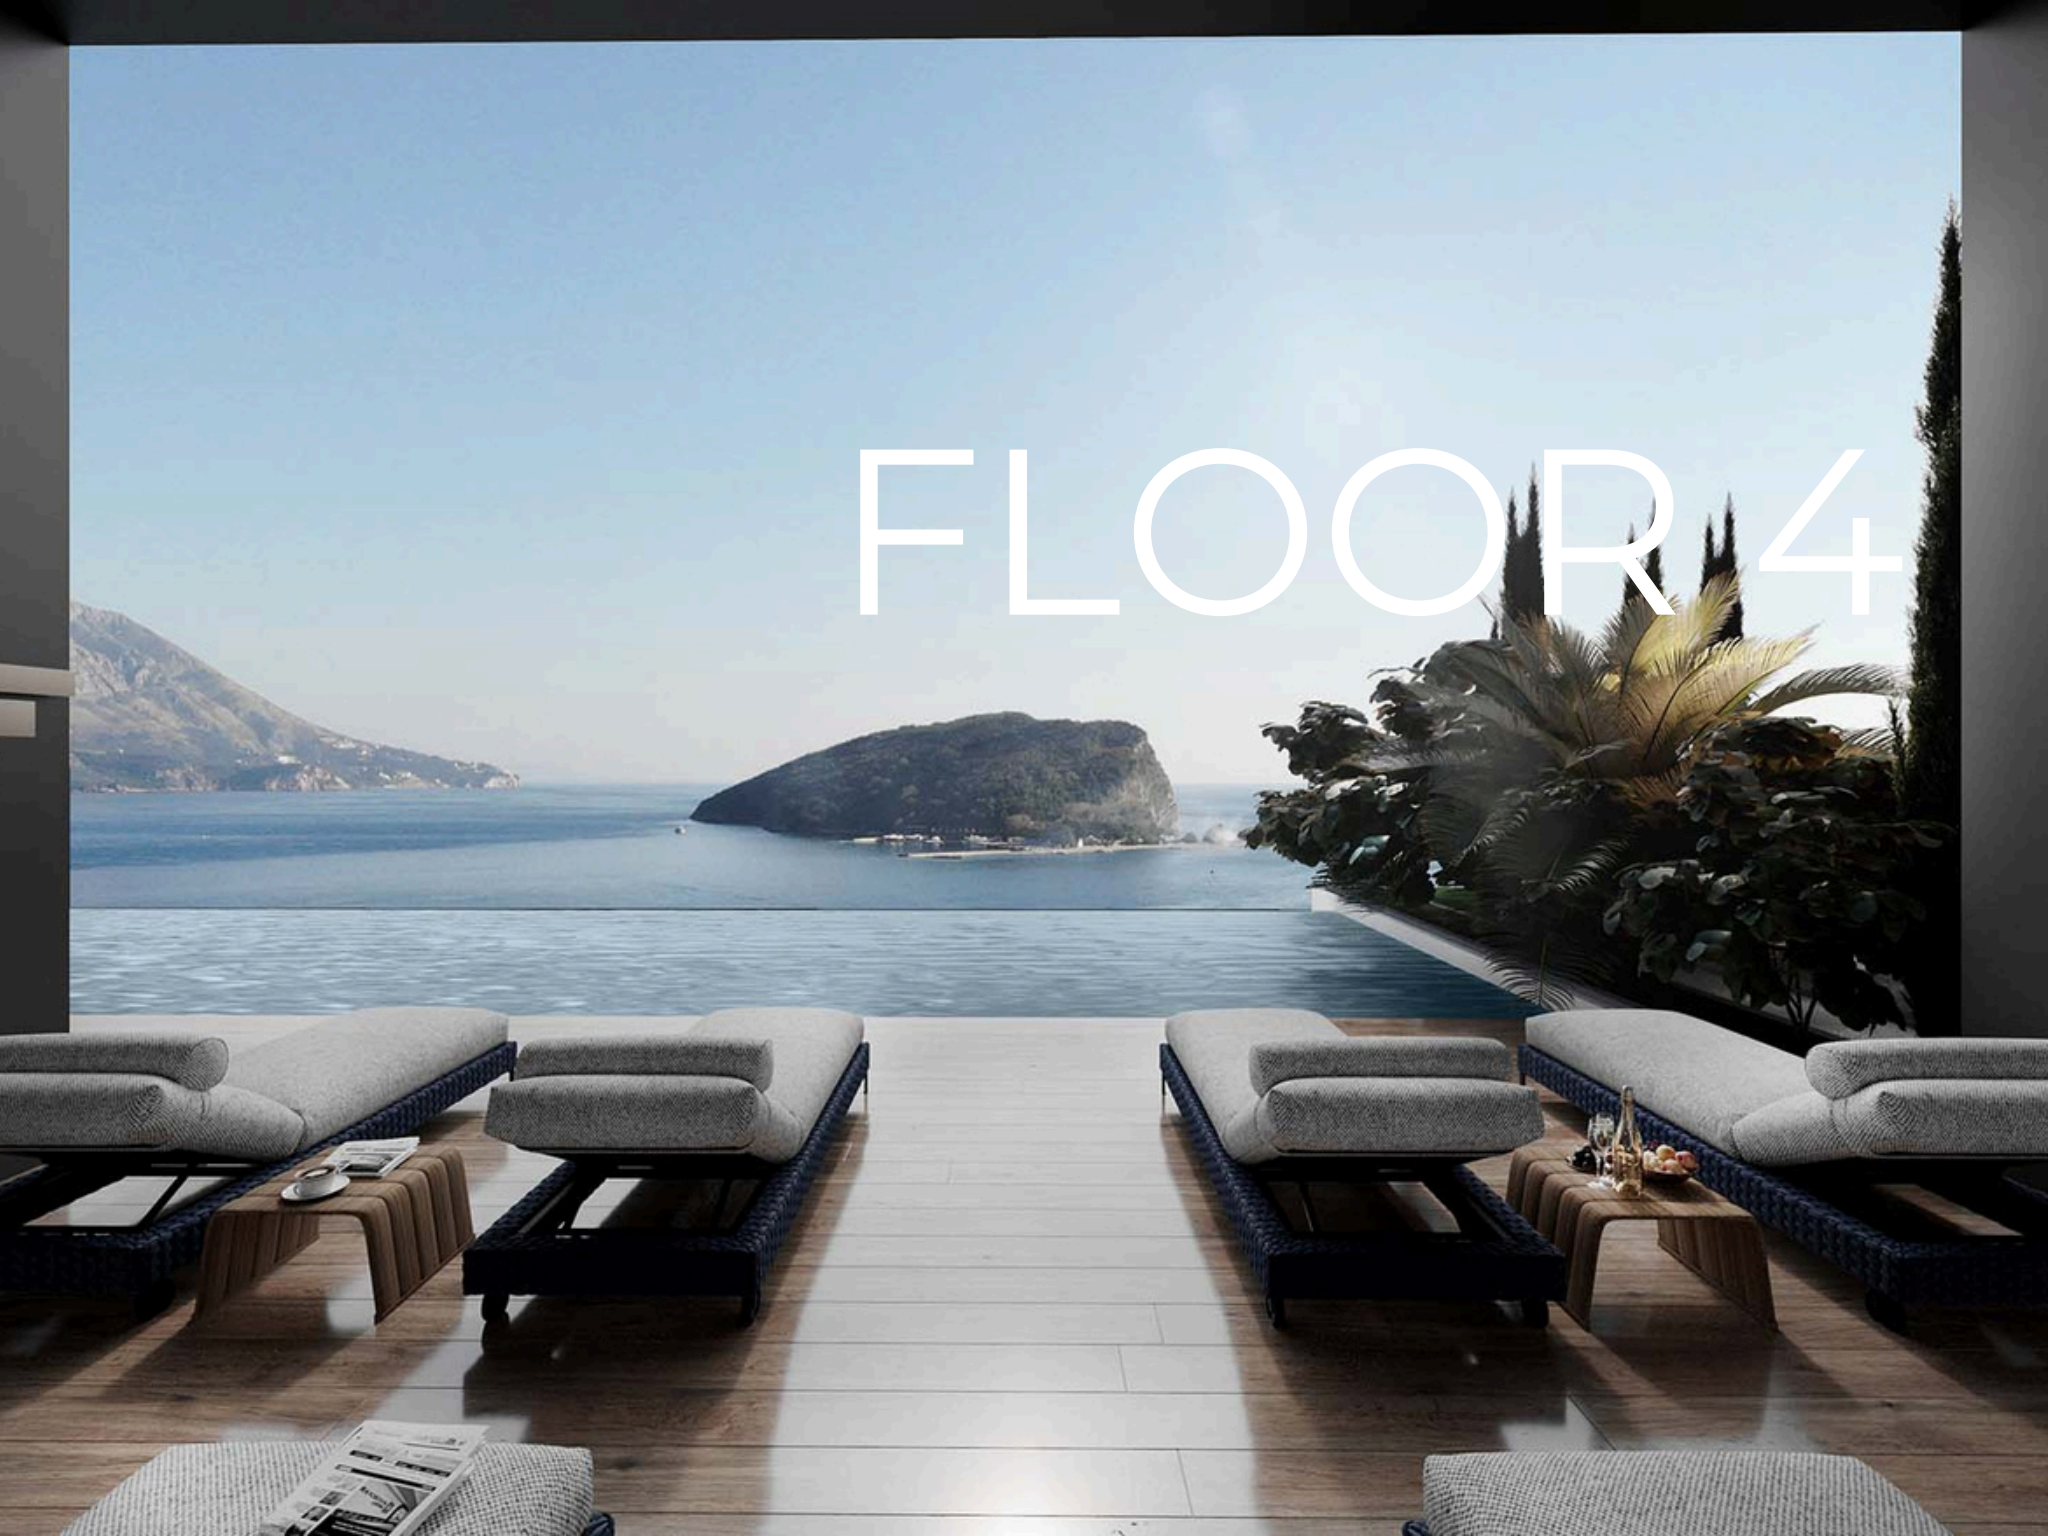

FLOOR 4

Type	Total m2	Price m2	Total Price	View
Apartment 403	87.21	7,453 €	650,000 €	Sea view
Apartment 404	87.21	7,453 €	650,000 €	Sea view
Apartment 406	246.27	7,244 €	1,784,000 €	Sea & city view
Apartment 407	87.21	7,453 €	650,000 €	Sea view
Apartment 408	87.21	7,453 €	650,000 €	Sea view
Apartment 409	88	7,159 €	630,000 €	Sea & city view
Apartment 410	83.58	7,083 €	592,000 €	City view