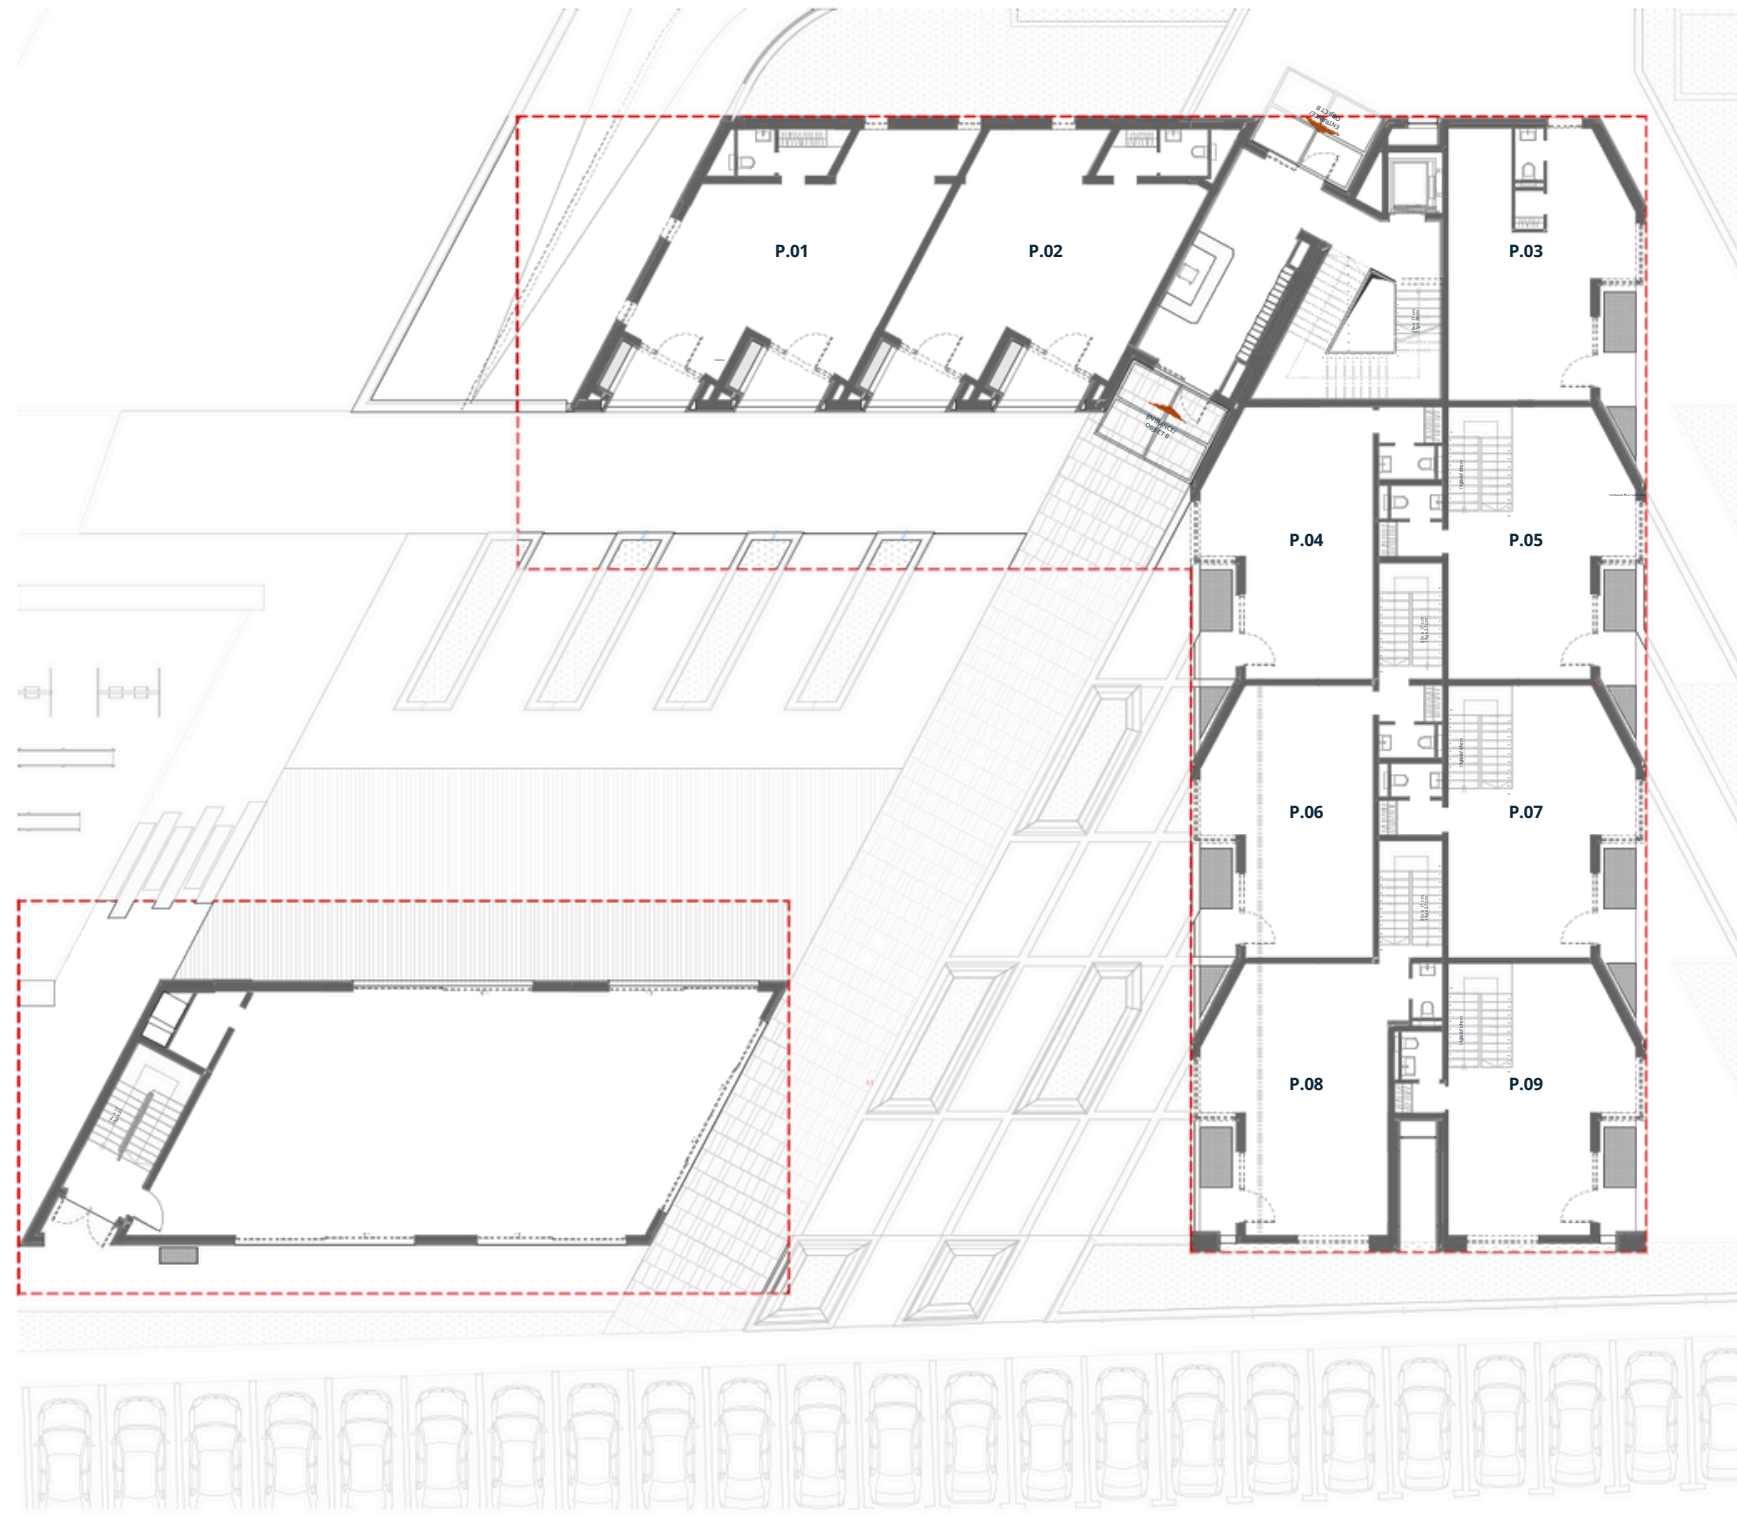

DEPADANSBI GROUND FLOOR

COMMERCIAL SPACEP.01

TOTAL AREA (M2) 59,25 m2

COMMERCIAL SPACE02

TOTAL AREA (M2) 59,21 m2

COMMERCIAL SPACEP.03

TOTAL AREA (M2) 46,60 m2

COMMERCIAL SPACEP.04

TOTAL AREA (M2) 47,78 m2

COMMERCIAL SPACEP.05

TOTAL AREA (M2) 92,52 m2

COMMERCIAL SPACEP.06

TOTAL AREA (M2) 110,88 m2

COMMERCIAL SPACEP.07

TOTAL AREA (M2) 92,52 m2

COMMERCIAL SPACEP.08

TOTAL AREA (M2) 122,94 m2

COMMERCIAL SPACEP.09

TOTAL AREA (M2) 92,10 m2