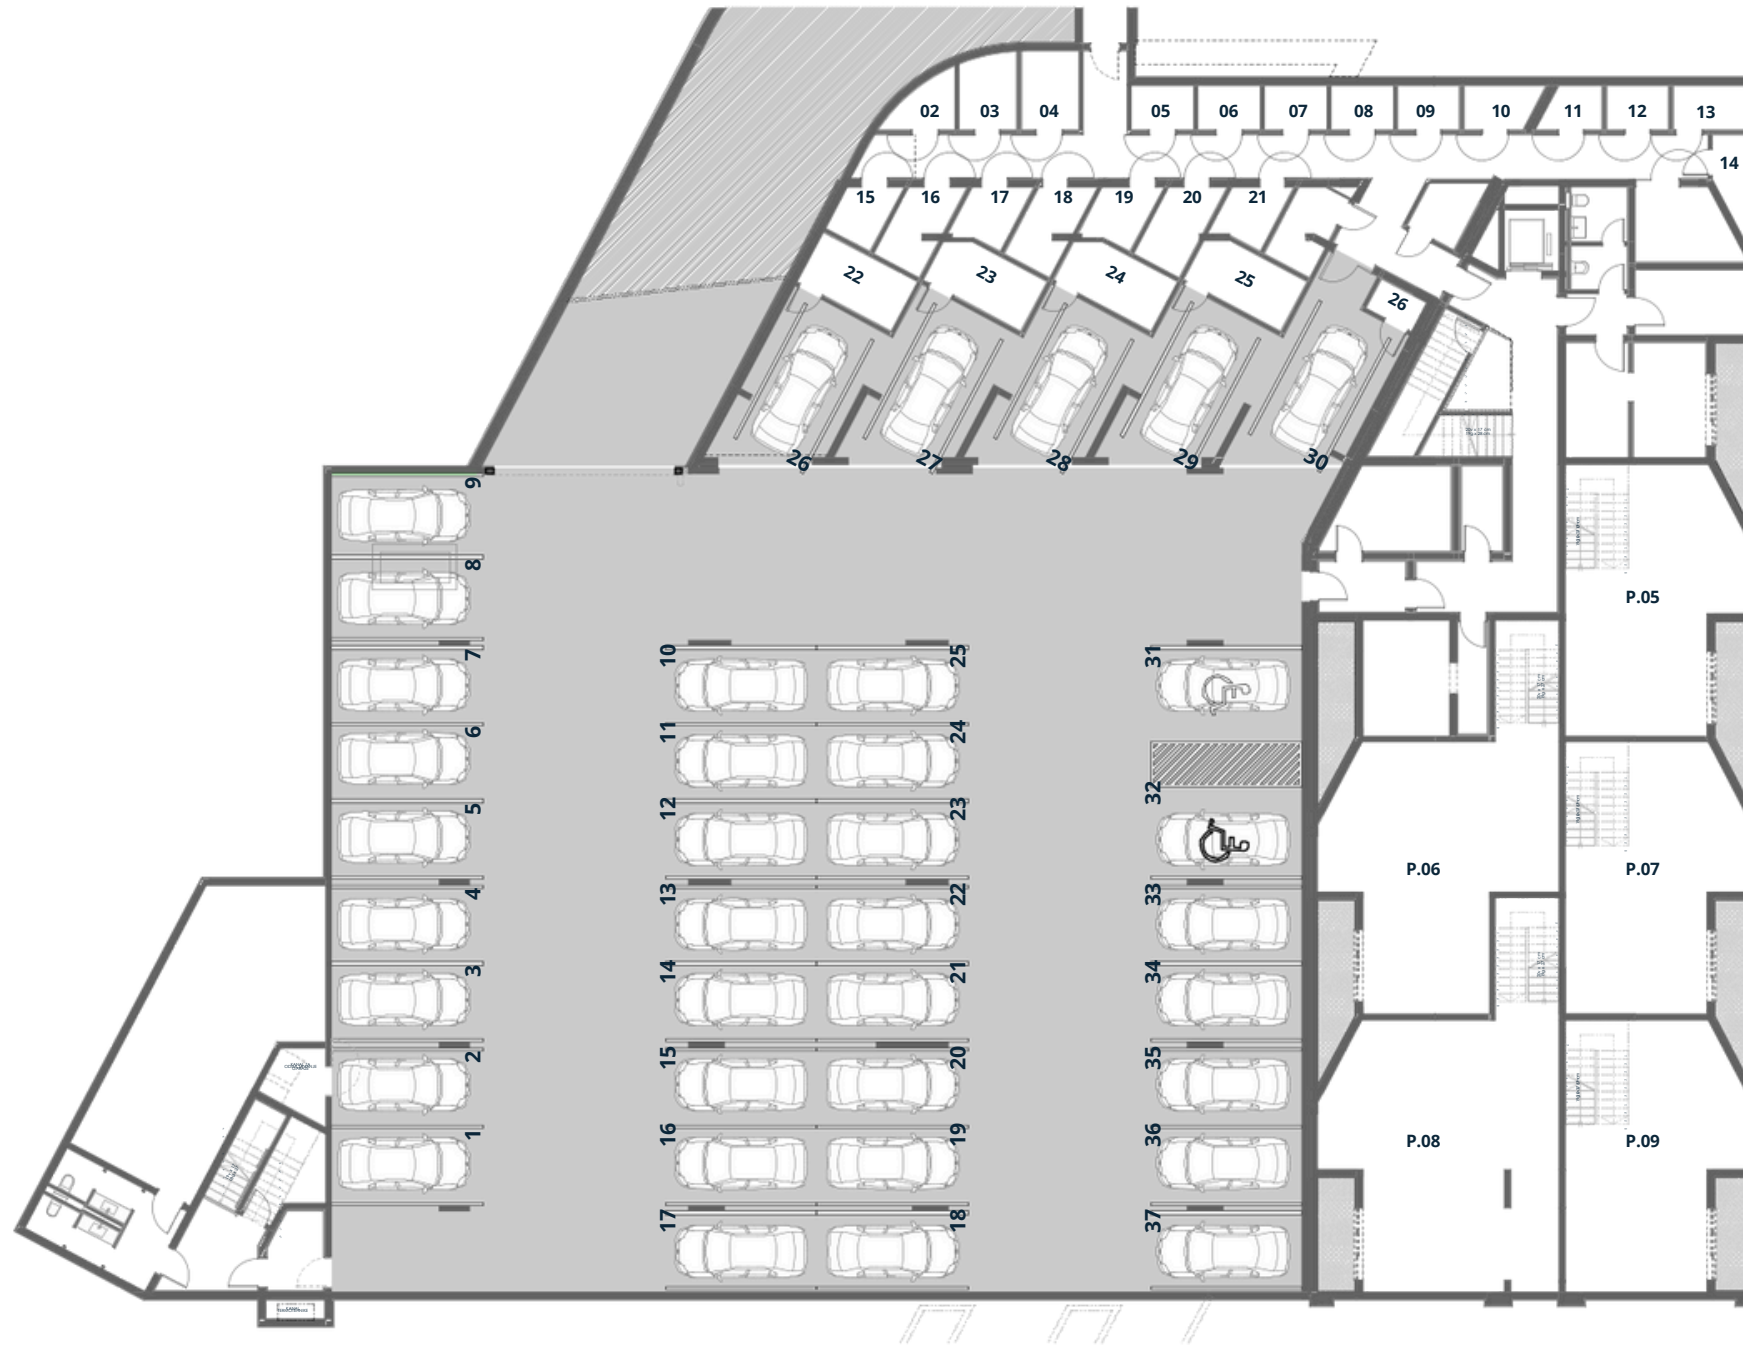

DEPADANSBI BASEMENT

STORAGE ROOM 02
TOTAL AREA (M2) 3,29 m2

STORAGE ROOM 03
TOTAL AREA (M2) 4,69 m2

STORAGE ROOM 04
TOTAL AREA (M2) 4,99 m2

STORAGE ROOM 05
TOTAL AREA (M2) 3,02 m2

STORAGE ROOM 06
TOTAL AREA (M2) 3,02 m2

STORAGE ROOM 07
TOTAL AREA (M2) 3,02 m2

STORAGE ROOM 08
TOTAL AREA (M2) 3,02 m2

STORAGE ROOM 09
TOTAL AREA (M2) 3,02 m2

STORAGE ROOM 10
TOTAL AREA (M2) 3,44 m2

STORAGE ROOM 11
TOTAL AREA (M2) 2,67 m2

STORAGE ROOM 12
TOTAL AREA (M2) 3,02 m2

STORAGE ROOM 13
TOTAL AREA (M2) 3,84 m2

STORAGE ROOM 14
TOTAL AREA (M2) 3,51 m2

STORAGE ROOM 15
TOTAL AREA (M2) 3,24 m2