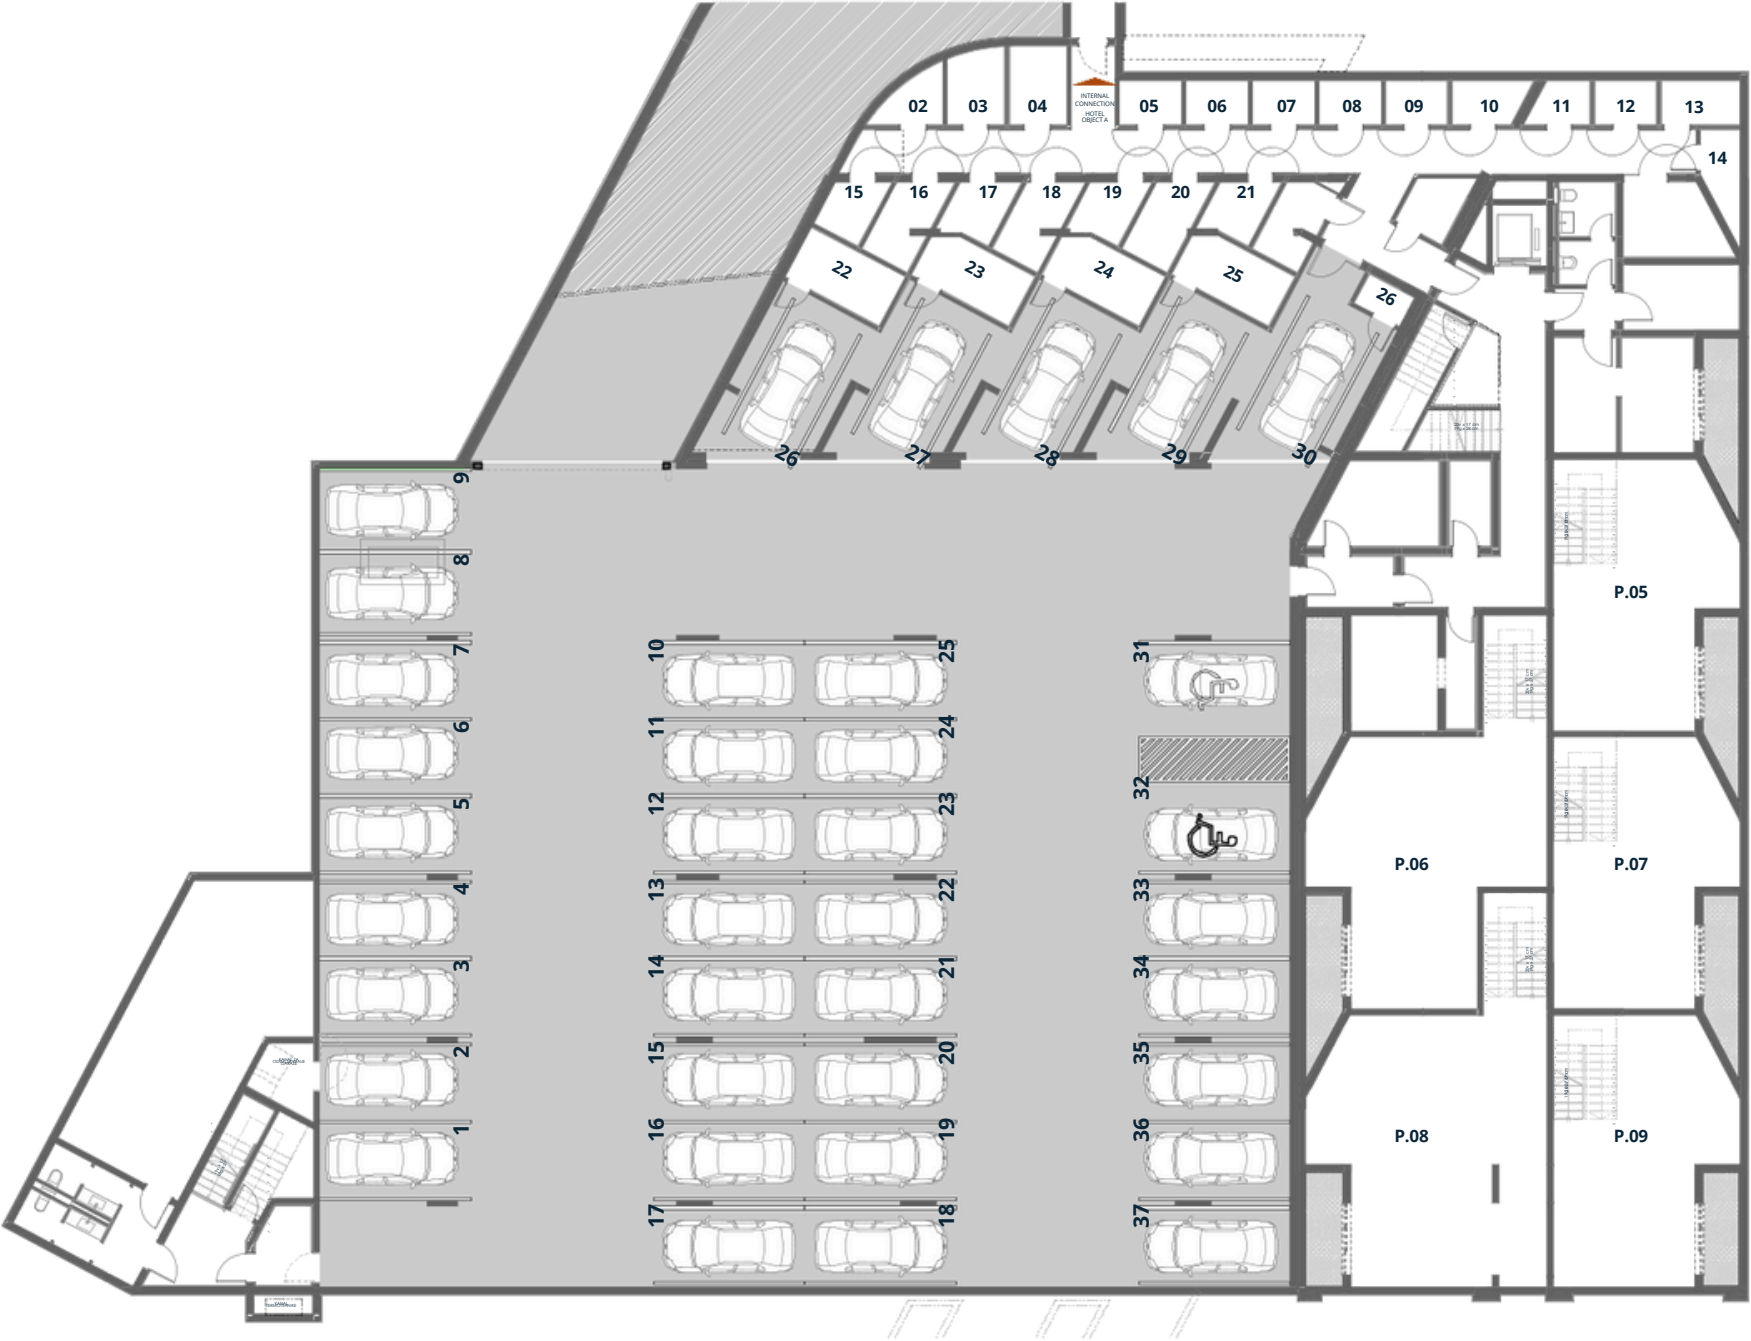

DEPADANSBI BASEMENT

STORAGE ROOM 16
TOTAL AREA (M2) 4,82 m2

STORAGE ROOM 17
TOTAL AREA (M2) 3,61 m2

STORAGE ROOM 18
TOTAL AREA (M2) 4,82 m2

STORAGE ROOM 19
TOTAL AREA (M2) 3,61 m2

STORAGE ROOM 20
TOTAL AREA (M2) 4,97 m2

STORAGE ROOM 21
TOTAL AREA (M2) 3,53 m2

STORAGE ROOM 22
TOTAL AREA (M2) 6,52 m2

STORAGE ROOM 23
TOTAL AREA (M2) 6,61 m2

STORAGE ROOM 24
TOTAL AREA (M2) 6,61 m2

STORAGE ROOM 25
TOTAL AREA (M2) 6,64 m2

STORAGE ROOM 26
TOTAL AREA (M2) 1,83 m2