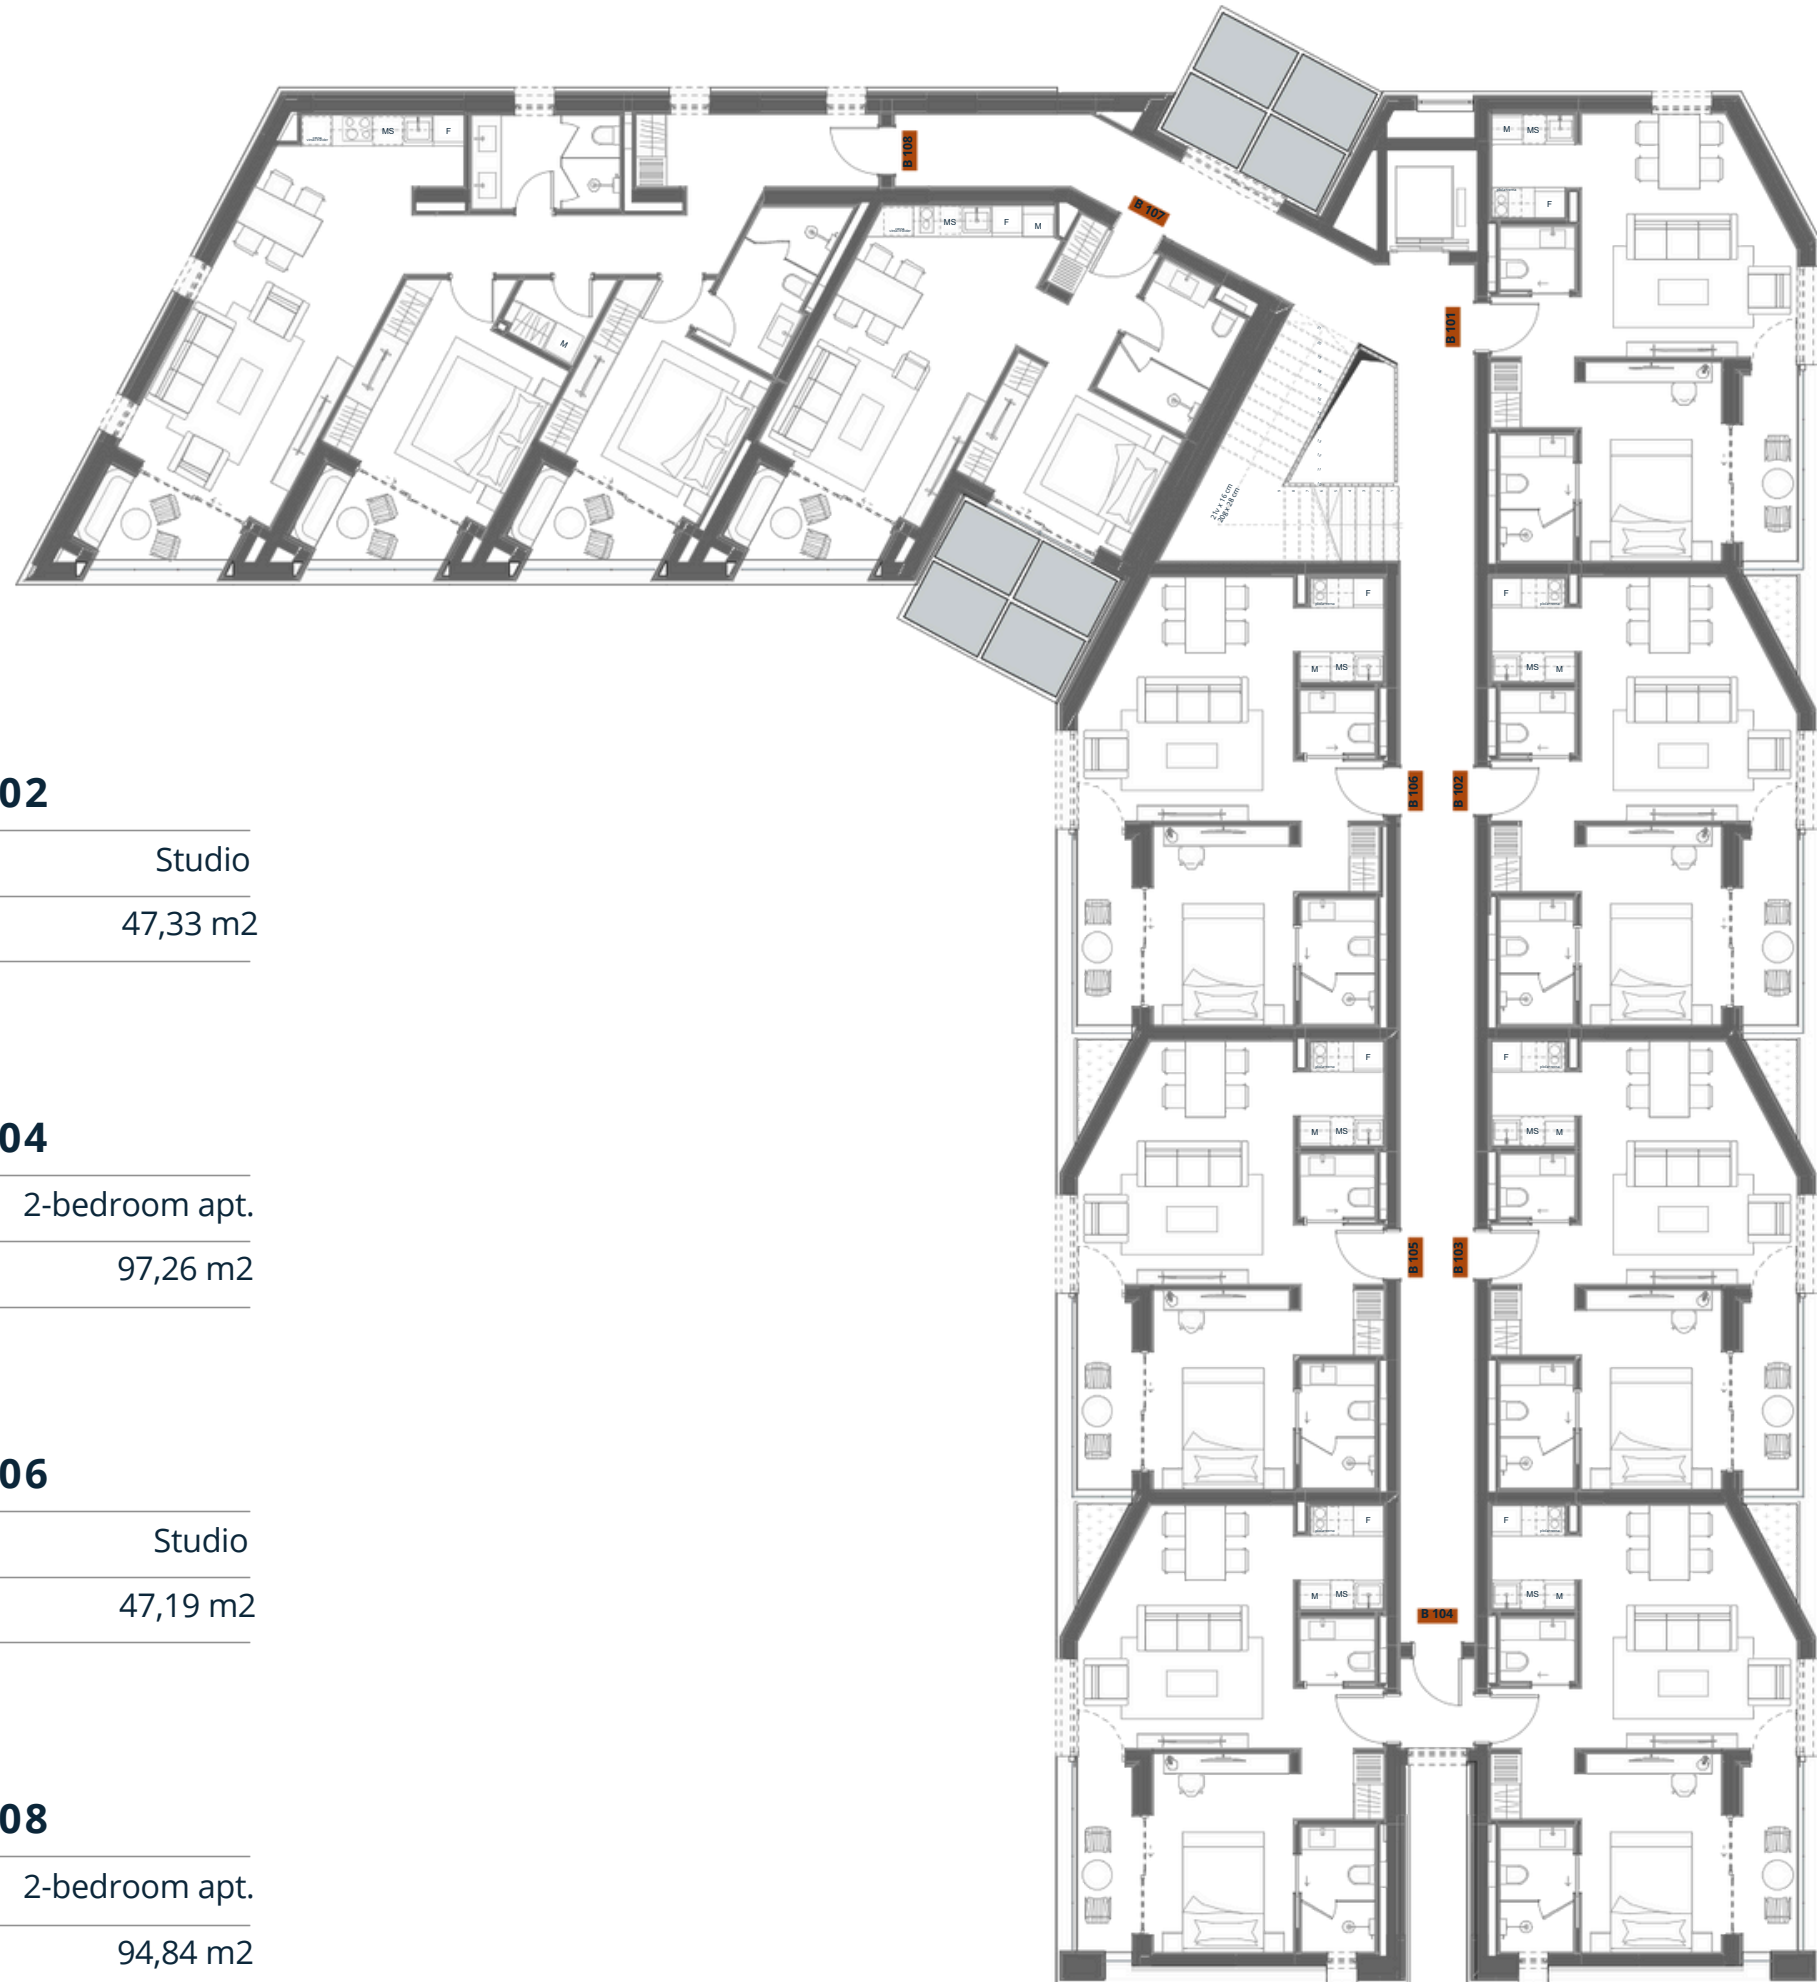

DEPADANSBI FIRST PLAN

RESIDENCE B 101

UNIT TYPE	Studio
TOTAL AREA (M2)	47,33 m2

RESIDENCE B 102

UNIT TYPE	Studio
TOTAL AREA (M2)	47,33 m2

RESIDENCE B 103

UNIT TYPE	Studio
TOTAL AREA (M2)	47,33 m2

RESIDENCE B 104

UNIT TYPE	2-bedroom apt.
TOTAL AREA (M2)	97,26 m2

RESIDENCE B 105

UNIT TYPE	Studio
TOTAL AREA (M2)	47,33 m2

RESIDENCE B 106

UNIT TYPE	Studio
TOTAL AREA (M2)	47,19 m2

RESIDENCE B 107

UNIT TYPE	Studio
TOTAL AREA (M2)	46,27 m2

RESIDENCE B 108

UNIT TYPE	2-bedroom apt.
TOTAL AREA (M2)	94,84 m2