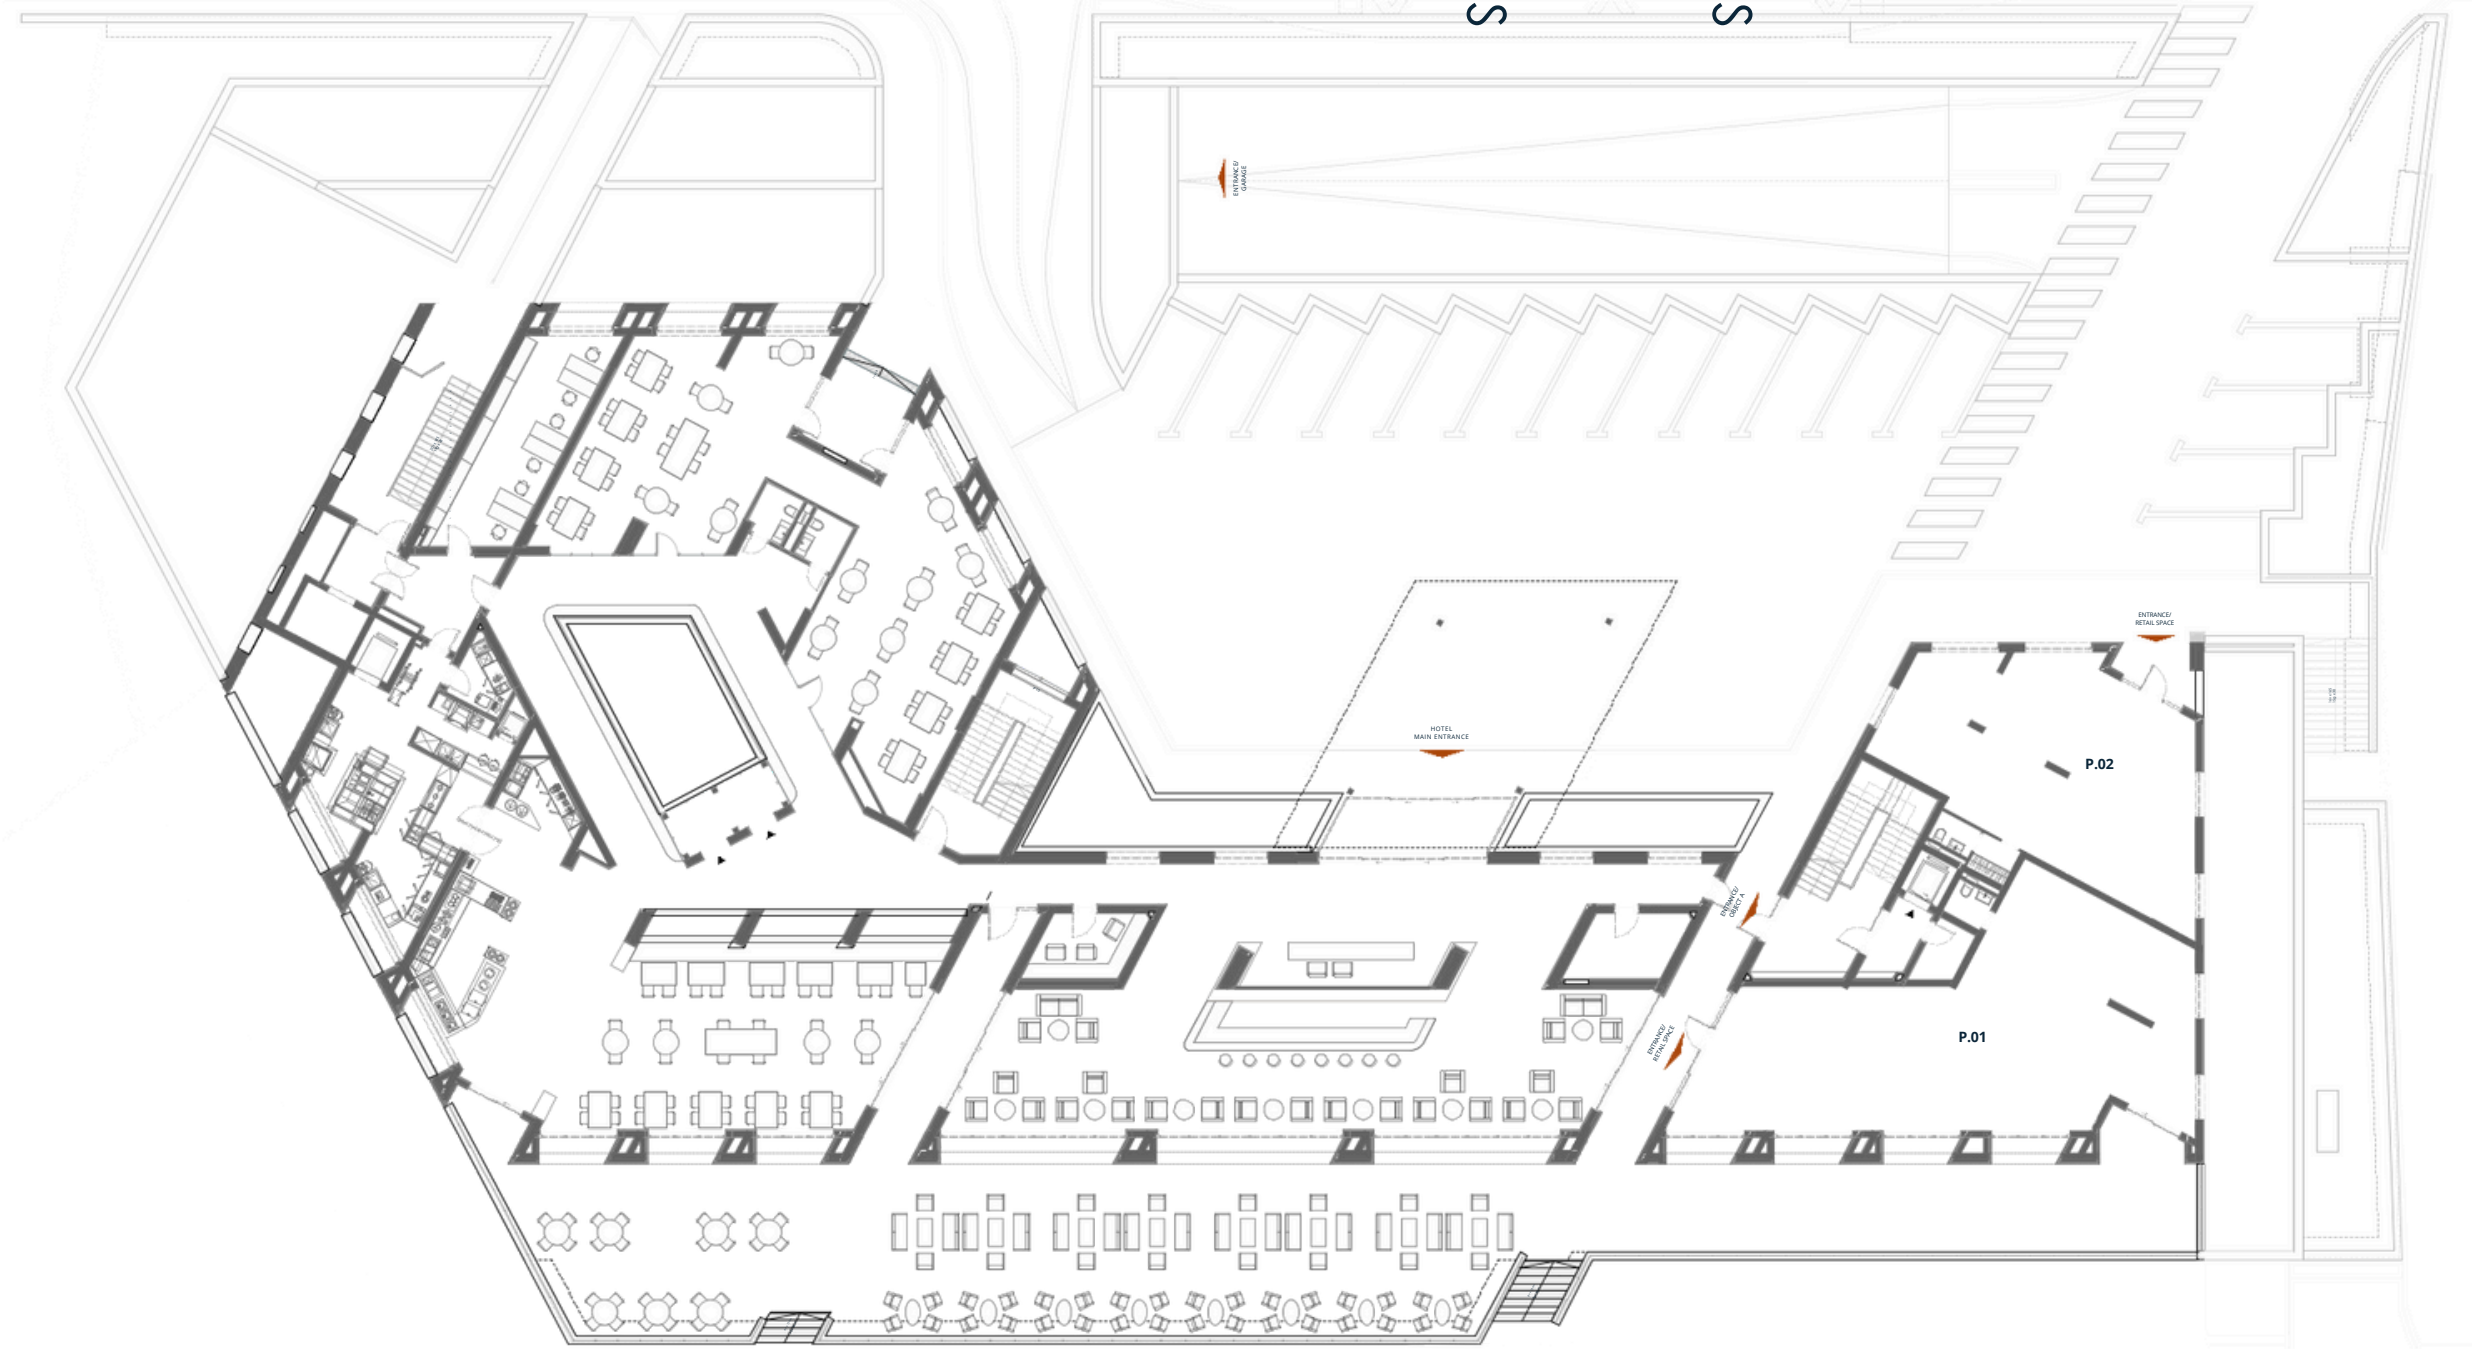

DEPADANSAI GROUND PLAN

COMMERCIAL SPACE P.01	
TOTAL AREA (M2)	239,06 m2

COMMERCIAL SPACE P.02	
TOTAL AREA (M2)	96,91 m2