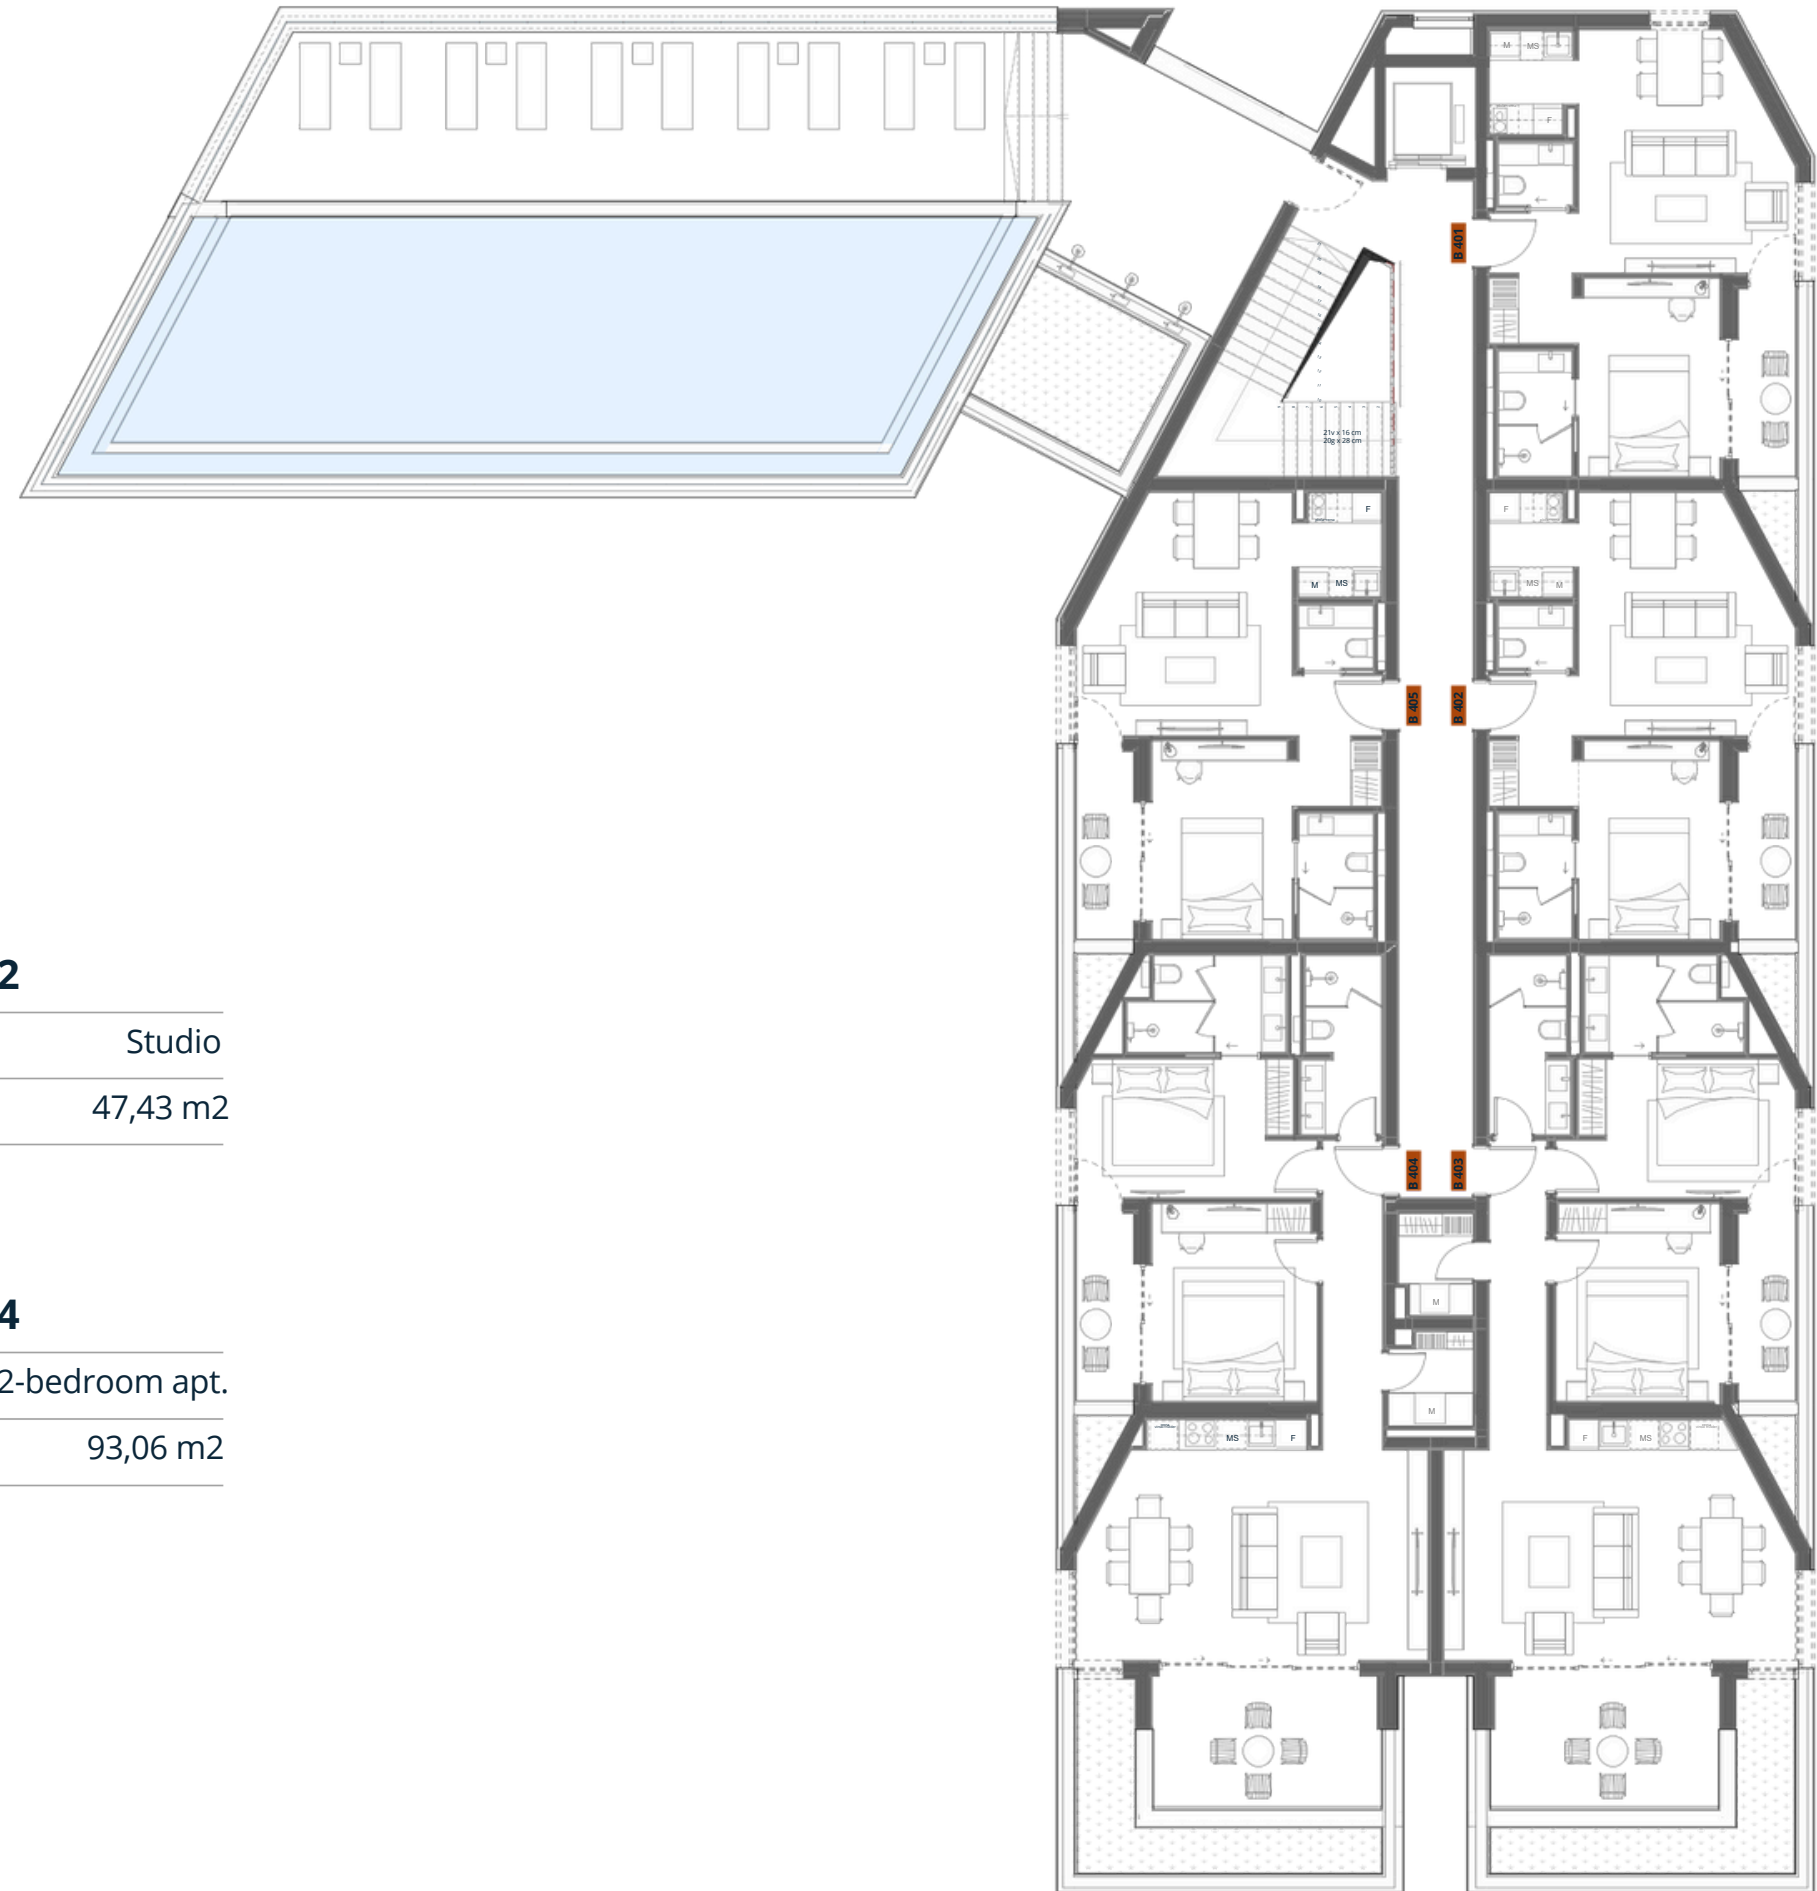

DEPADANSBI FOURTH PLAN

RESIDENCE B 401

UNIT TYPE	Studio
TOTAL AREA (M2)	47,43 m2

RESIDENCE B 402

UNIT TYPE	Studio
TOTAL AREA (M2)	47,43 m2

RESIDENCE B 403

UNIT TYPE	2-bedroom apt.
TOTAL AREA (M2)	92,54 m2

RESIDENCE B 404

UNIT TYPE	2-bedroom apt.
TOTAL AREA (M2)	93,06 m2

RESIDENCE B 405

UNIT TYPE	Studio
TOTAL AREA (M2)	47,29 m2