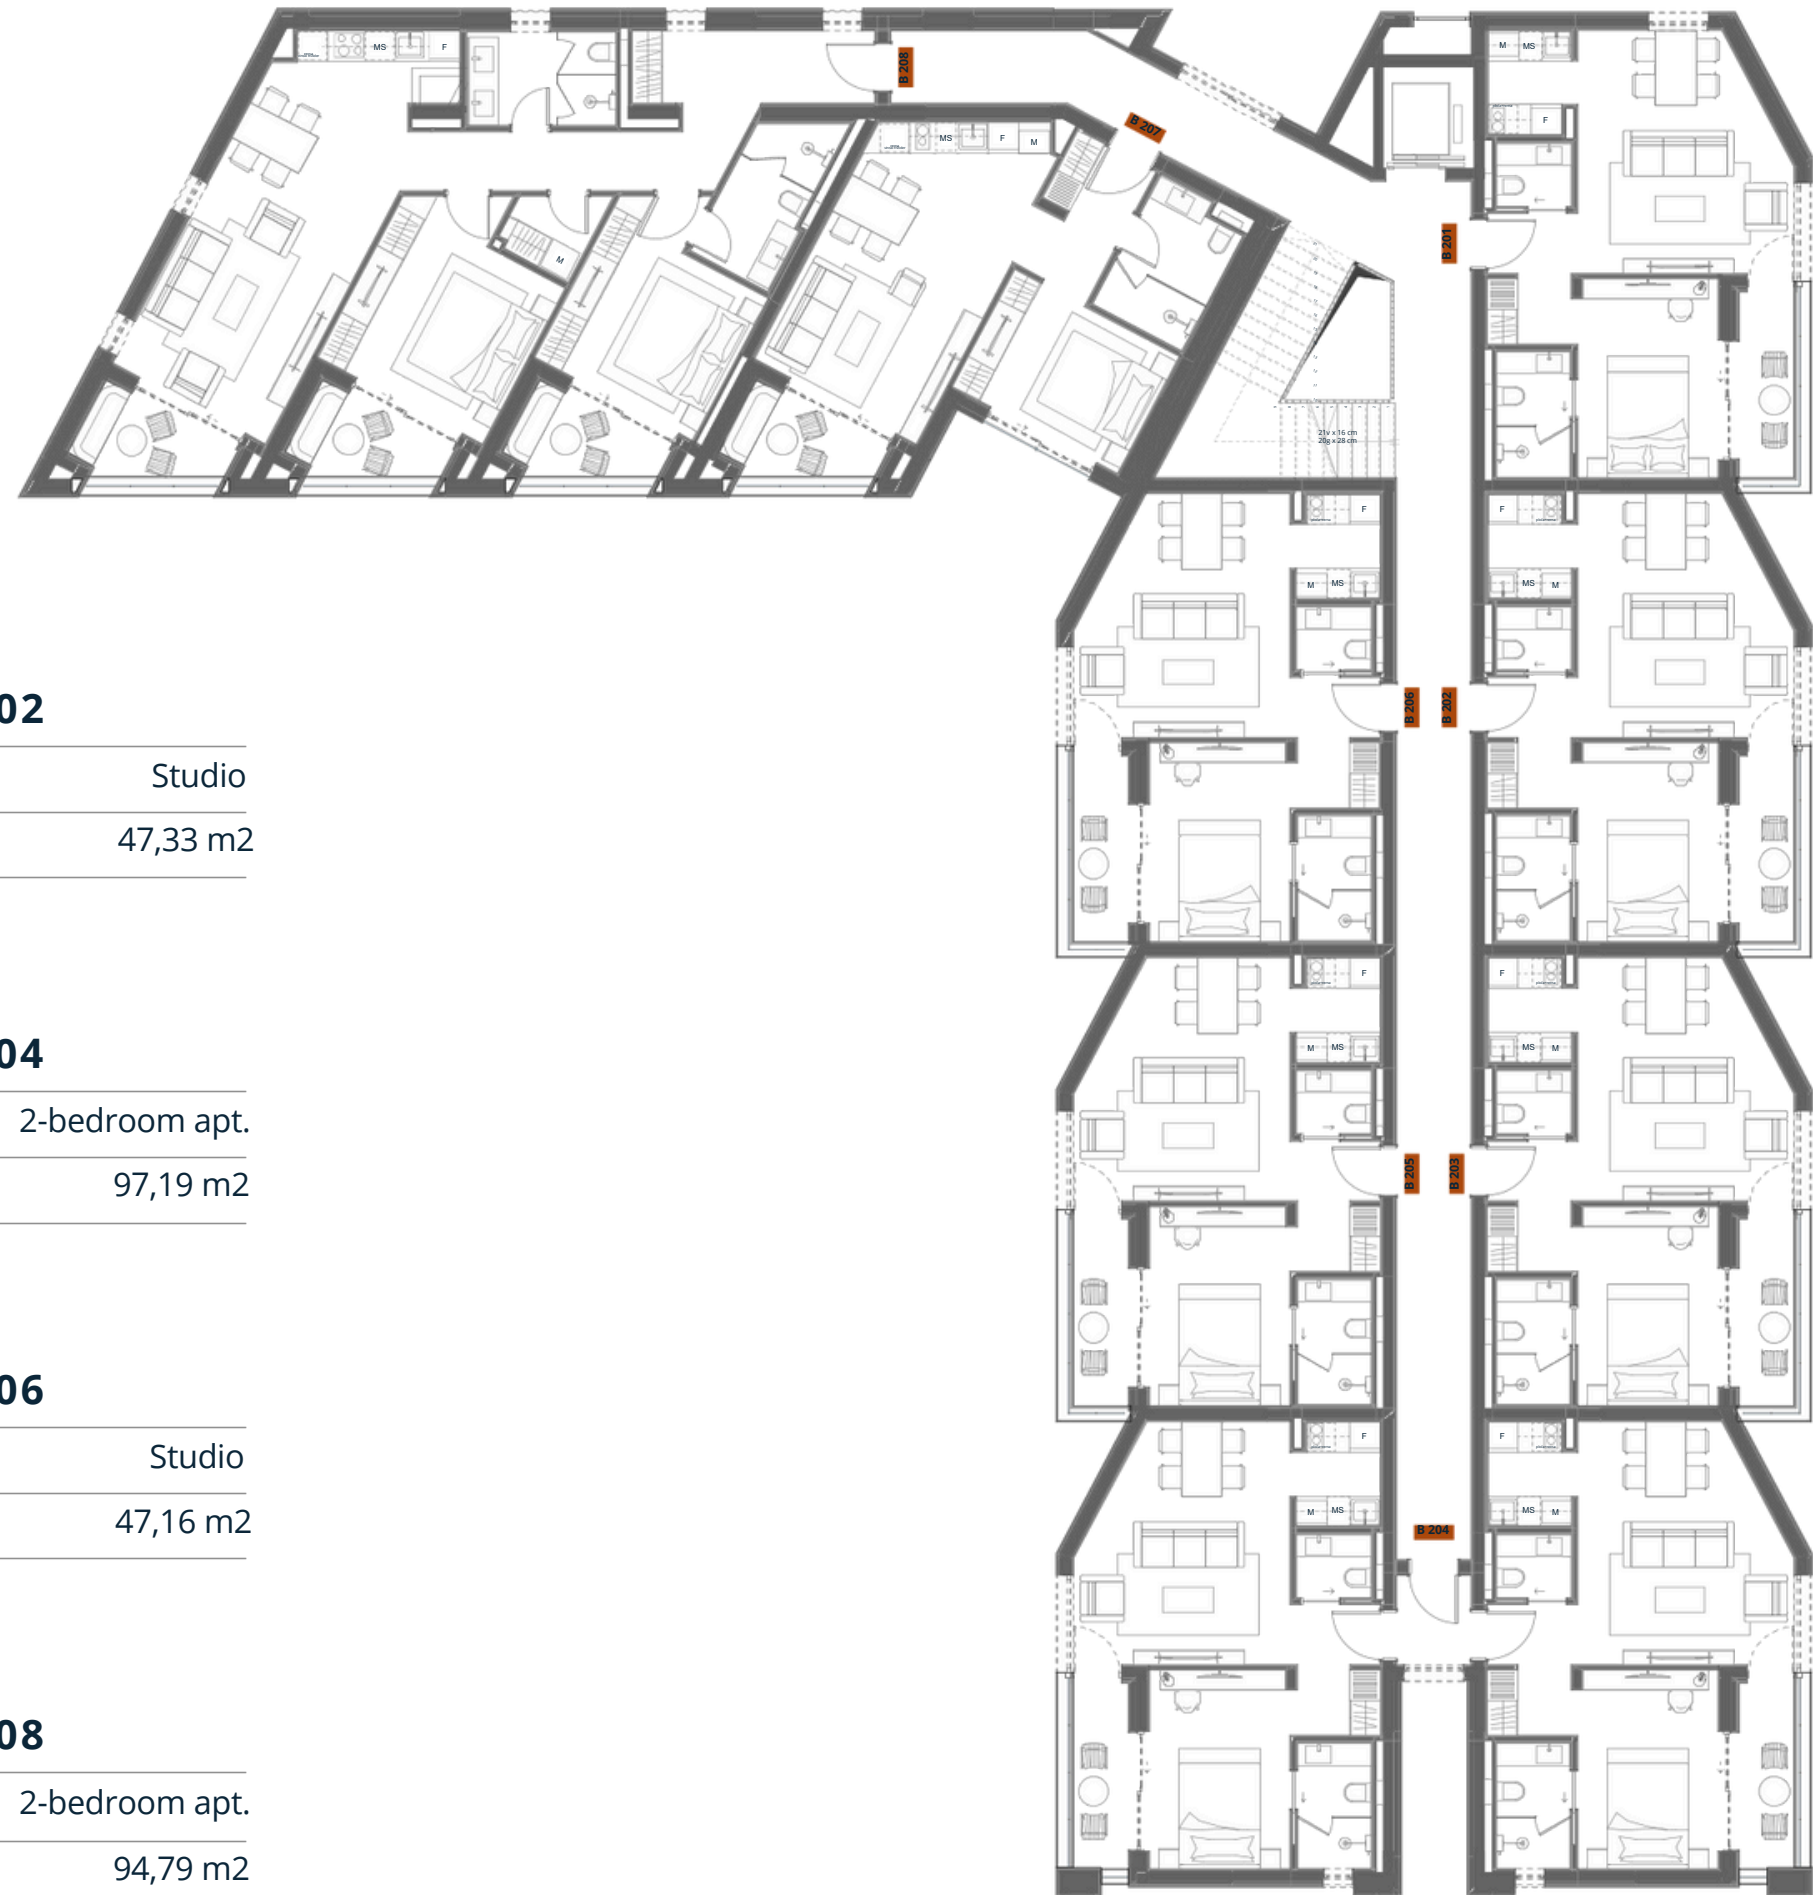

DEPADANSBI SECOND PLAN

RESIDENCE B 201

UNIT TYPE	Studio
TOTAL AREA (M2)	47,33 m2

RESIDENCE B 203

UNIT TYPE	Studio
TOTAL AREA (M2)	47,33 m2

RESIDENCE B 205

UNIT TYPE	Studio
TOTAL AREA (M2)	47,18 m2

RESIDENCE B 207

UNIT TYPE	Studio
TOTAL AREA (M2)	46,27 m2

RESIDENCE B 202

UNIT TYPE	Studio
TOTAL AREA (M2)	47,33 m2

RESIDENCE B 204

UNIT TYPE	2-bedroom apt.
TOTAL AREA (M2)	97,19 m2

RESIDENCE B 206

UNIT TYPE	Studio
TOTAL AREA (M2)	47,16 m2

RESIDENCE B 208

UNIT TYPE	2-bedroom apt.
TOTAL AREA (M2)	94,79 m2